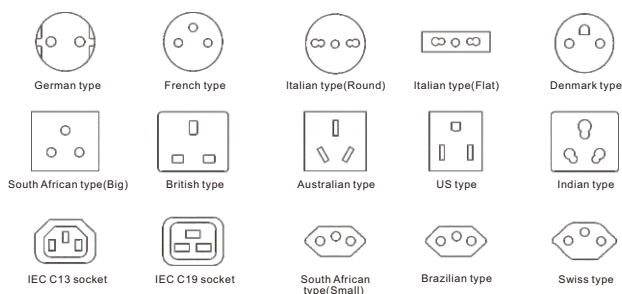

Socket module & plug selection